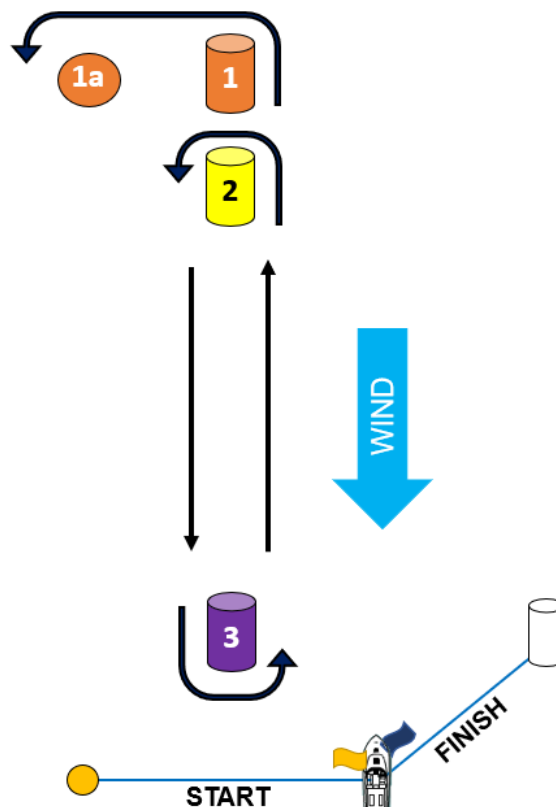

PORSCHE

Porsche Centre
Brisbane

Brisbane Race Week OTB Divisions **AMENDMENT 2 – 02/05/2026**

Sailing Instructions

The Royal Queensland Yacht Squadron
578 Royal Esplanade, Manly, Queensland, 4179 | 07 3396 8666 | sailing@rqys.com.au

SI ATTACHMENT A

Delete and replace with:

CODE	COURSE	
LA1	Start – 1 – 1a – Finish	Marks 1 & Start: Orange Inflatable
LA2	Start – 1 – 1a – 3 – 1 – 1a – Finish	Mark 2: Yellow Inflatable Mark 3: Purple Inflatable
L1	Start – 2 – Finish	1a: Orange Teardrop
L2	Start – 2 – 3 – 2 – Finish	Finish Pin: White Inflatable