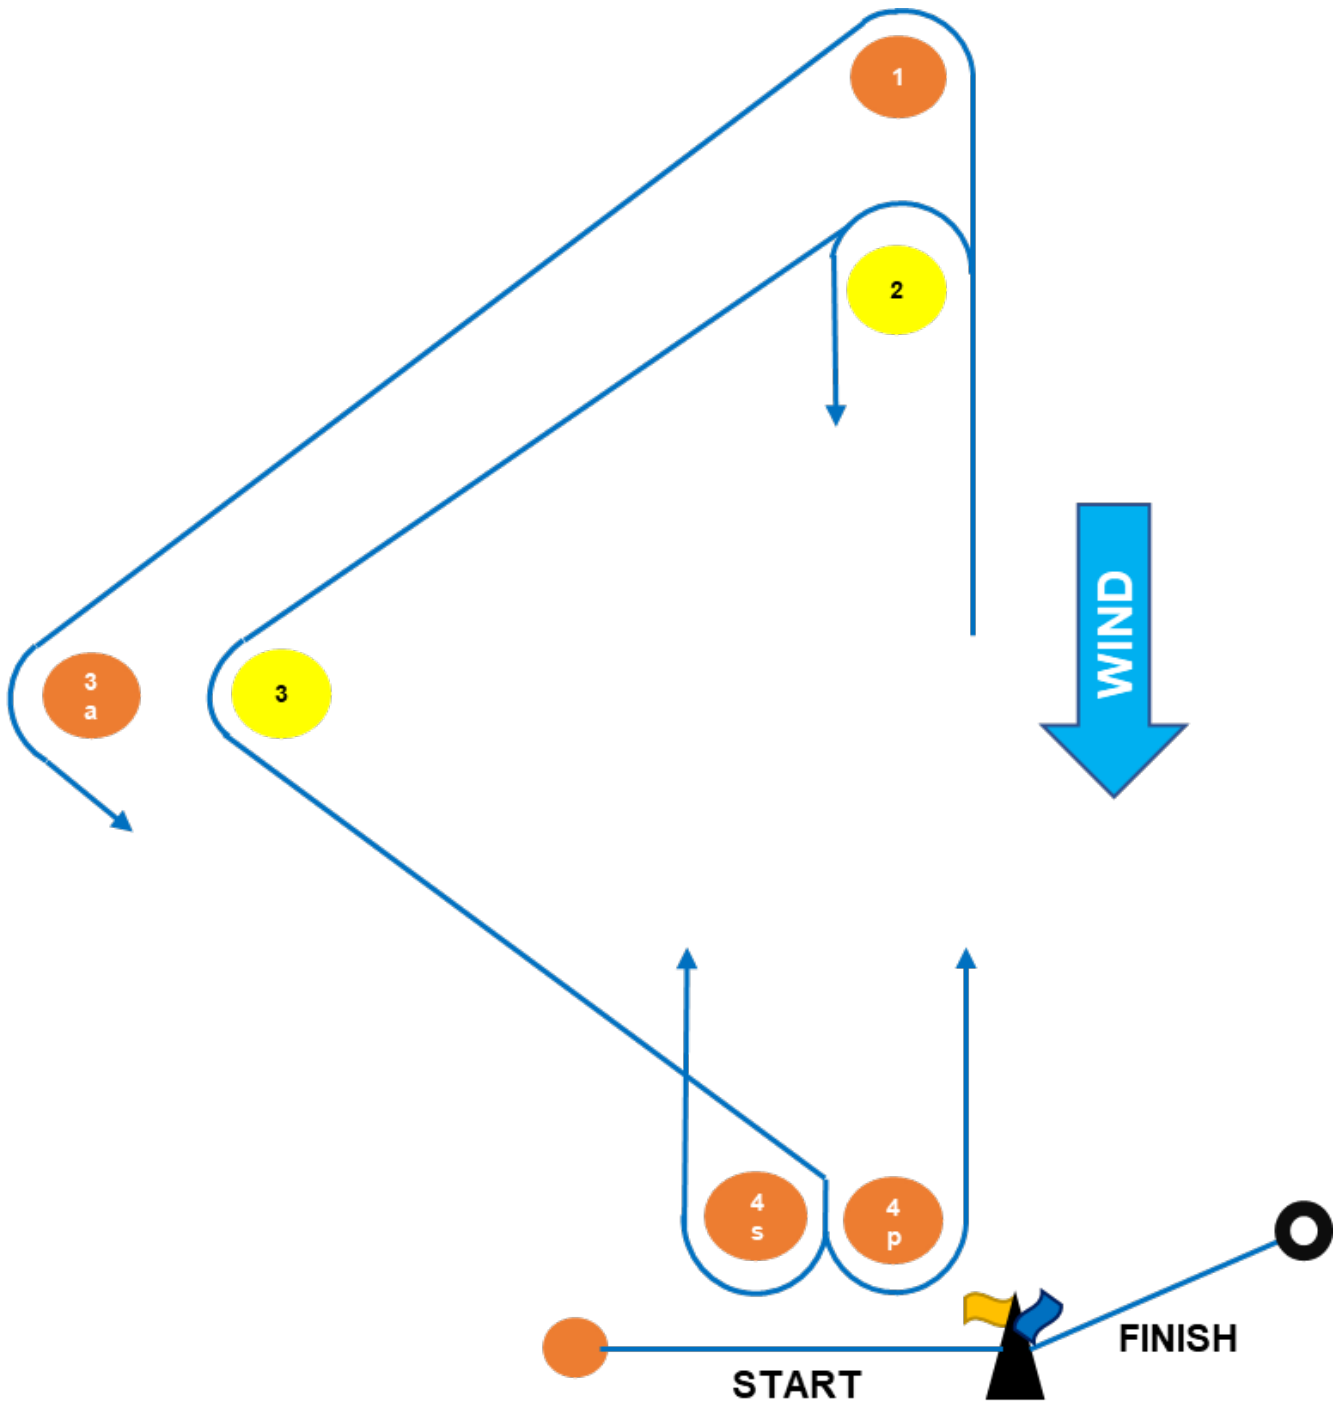

Christmas All Boats Regatta

AMENDMENT 1 – 30/12/2021

Sailing Instructions

The Royal Queensland Yacht Squadron

578 Royal Esplanade, Manly, Queensland, 4179 | 07 3396 8666 | sailing@rqys.com.au

SI ATTACHMENT B

Delete SI Attachment B and replace with (Edit Course 'T3' & Ta3' & Course Diagram. Change Mark Removed):

CODE	COURSE	MARKS DESCRIPTION
LA1	Start – 1 – 4p– Finish	Mark 1: Orange Inflatable
LA2	Start – 1 – 4s/4p – 1 – 4p – Finish	Marks 2 & 3: Yellow Inflatables
LA3	Start – 1 – 4s/4p – 1 – 4s/4p – 1 – 4p – Finish	Start Pin, Finish Pin, 4s/4p & Mark 1a: Orange Teardrops
L1	Start – 2 – 4p – Finish	Finish Pin: Black & White Inflatable
L2	Start – 2 – 4s/4p – 2 – 4p – Finish	
L3	Start – 2 – 4s/4p – 2 – 4s/4p – 2 – 4p – Finish	
T1	Start – 2 – 3 – 4p – Finish	
T2	Start – 2 – 3 – 4s/4p – 2 – 4p – Finish	
T3	Start – 2 – 3 – 4s/4p – 2 – 4s/4p – 2 – 3 – 4p – Finish	
Ta1	Start – 1 – 3a – 4p – Finish	
Ta2	Start – 1 – 3a – 4s/4p – 1 – 4p – Finish	
Ta3	Start – 1 – 3a – 4s/4p – 1 – 4s/4p – 1 – 3a – 4p – Finish	