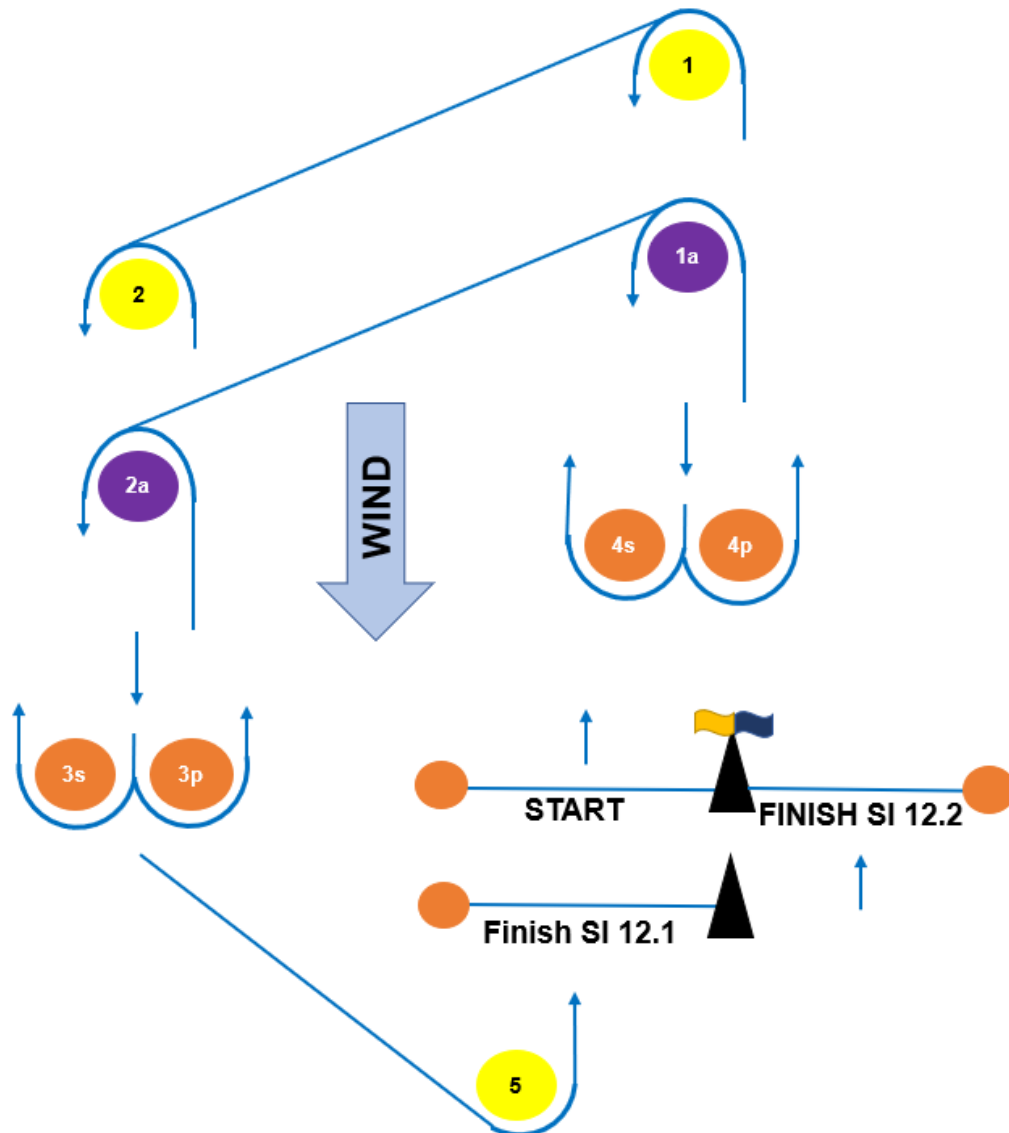

Southern Course

Alternative Course for days when we have less classes / sailors racing

CODE	COURSE	MARKS DESCRIPTION
L2	Start – 1 – 4s/4p – 1 – 4p – Finish	Mark 1: Orange Inflatable Marks 3, 4s & 4p: Orange Inflatable Mark 2: Purple Inflatable Start & Finish Pin: Orange Teardrops Change Mark: White & Black Band Inflatable
L3	Start – 1 – 4s/4p – 1 – 4s/4p – 1 – 4p – Finish	
L1A	Start – 2 – 4p – Finish	
L2A	Start – 2 – 4s/4p – 2 – 4p – Finish	
L3A	Start – 2 – 4s/4p – 2 – 4s/4p – 2 – 4p – Finish	
T1	Start – 1 – 3 – 4p – Finish	
T2	Start – 1 – 3 – 4s/4p – 1 – 3 – 4p – Finish	
T3	Start – 1 – 3 – 4s/4p – 1 – 3 – 4s/4p – 1 – 3 – 4p – Finish	

Northern Course

CODE	COURSE	MARKS DESCRIPTION
LA1	Start – 1 – 1a – 4p – Finish	Marks 1, 4s/4p: Orange Inflatables Mark 2: Yellow Inflatable Mark 3: Purple Inflatable Mark 1a, Start & Finish Pin: Orange Teardrop Change Mark: White & Black Band Inflatable
LA2	Start – 1 – 1a – 4s/4p – 1 – 1a – 4p – Finish	
LA3	Start – 1 – 1a – 4s/4p – 1 – 1a – 4s/4p – 1 – 1a – 4p – Finish	
L1	Start – 2 – 4p – Finish	
L2	Start – 2 – 4s/4p – 2 – 4p – Finish	
L3	Start – 2 – 4s/4p – 2 – 4s/4p – 2 – 4p – Finish	
T2	Start – 2 – 3 – 4s/4p – 2 – 3 – 4p – Finish	
T3	Start – 2 – 3 – 4s/4p – 2 – 3 – 4s/4p – 2 – 3 – 4p – Finish	