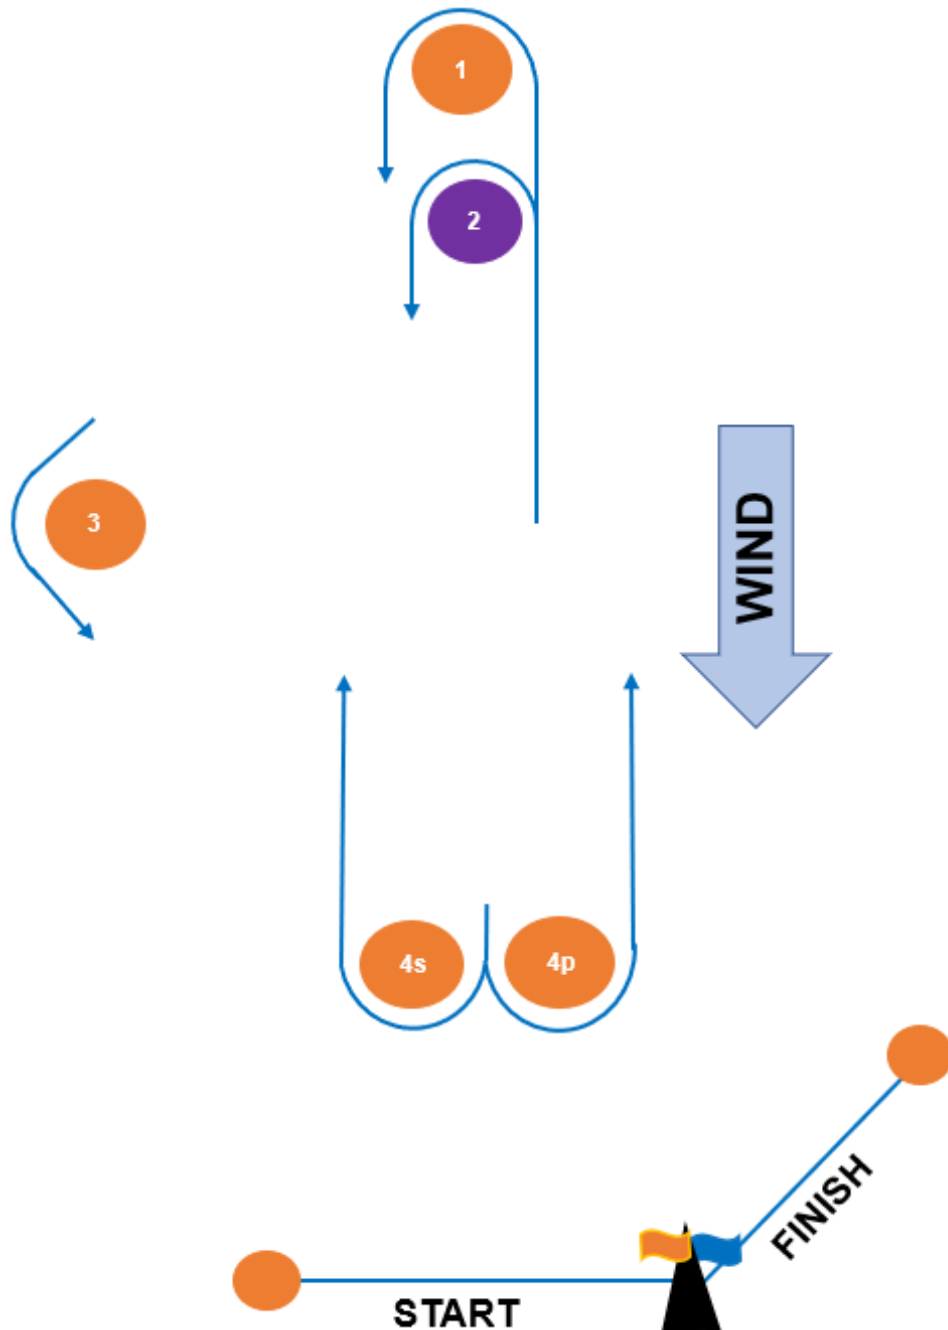

Southern Course

Alternative Course for days when we have less classes / sailors racing

CODE	COURSE	MARKS DESCRIPTION
L2	Start – 1 – 4s/4p – 1 – 4p – Finish	Mark 1: Orange Inflatable Marks 3, 4s & 4p: Orange Inflatable Mark 2: Purple Inflatable Start & Finish Pin: Orange Teardrops Change Mark: White & Black Band Inflatable
L3	Start – 1 – 4s/4p – 1 – 4s/4p – 1 – 4p – Finish	
L1A	Start – 2 – 4p – Finish	
L2A	Start – 2 – 4s/4p – 2 – 4p – Finish	
L3A	Start – 2 – 4s/4p – 2 – 4s/4p – 2 – 4p – Finish	
T1	Start – 1 – 3 – 4p – Finish	
T2	Start – 1 – 3 – 4s/4p – 1 – 3 – 4p – Finish	
T3	Start – 1 – 3 – 4s/4p – 1 – 3 – 4s/4p – 1 – 3 – 4p – Finish	

Northern Course

CODE	COURSE	MARKS DESCRIPTION
LA1	Start – 1 – 1a – 4p – Finish	Marks 1, 4s/4p: Orange Inflatables Mark 2: Yellow Inflatable Mark 3: Purple Inflatable Mark 1a, Start & Finish Pin: Orange Teardrop Change Mark: White & Black Band Inflatable
LA2	Start – 1 – 1a – 4s/4p – 1 – 1a – 4p – Finish	
LA3	Start – 1 – 1a – 4s/4p – 1 – 1a – 4s/4p – 1 – 1a – 4p – Finish	
L1	Start – 2 – 4p – Finish	
L2	Start – 2 – 4s/4p – 2 – 4p – Finish	
L3	Start – 2 – 4s/4p – 2 – 4s/4p – 2 – 4p – Finish	
T2	Start – 2 – 3 – 4s/4p – 2 – 3 – 4p – Finish	
T3	Start – 2 – 3 – 4s/4p – 2 – 3 – 4s/4p – 2 – 3 – 4p – Finish	