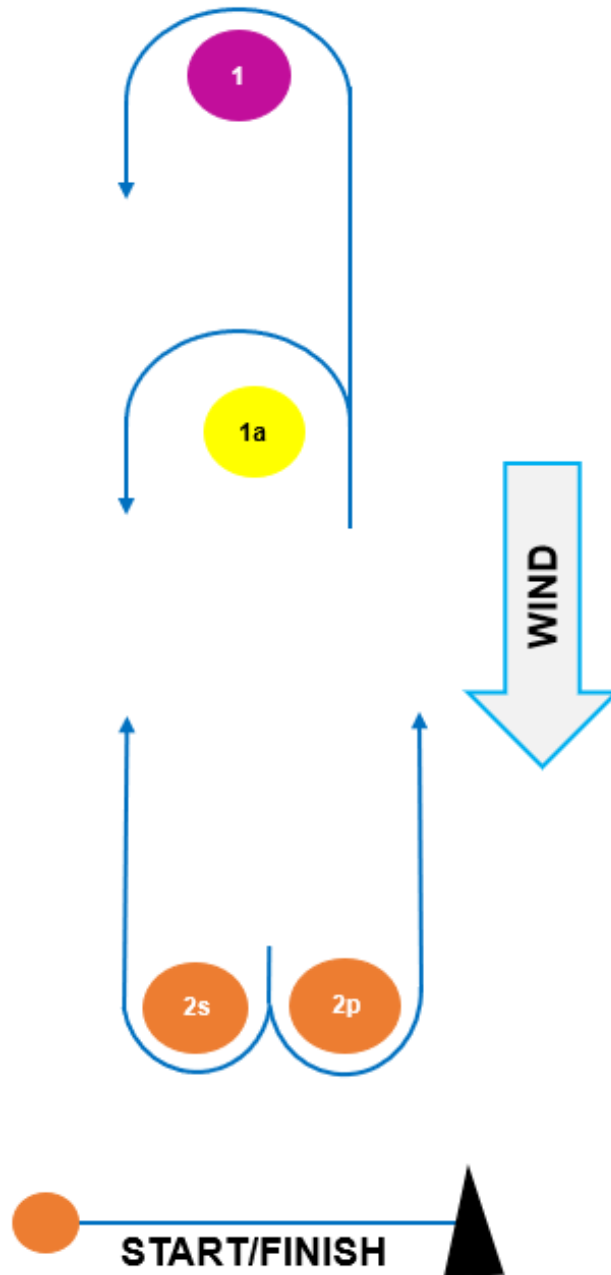

#### 1. (ADD)DIVISIONS

1.1 (ADD)Race Divisions Shall be: Performance 1, performance 2, Trailer Sailor & Multihulls.

(ADD)Attachment B

CODE	COURSE	MARKS DESCRIPTION
L1	Start – 1 – Finish	<b>Mark 1:</b> Purple Inflatable
L2	Start – 1 – 2s/2p – 1 – Finish	<b>Mark 1a:</b> Yellow Inflatable
L3	Start – 1 – 2s/2p – 1 – 2s/2p – 1 – Finish	<b>Marks 2s, 2p and Start/Finish Pin:</b> Orange Teardrop
LA1	Start – 1a – Finish	<b>Change Mark:</b> Black and White Cylinder
LA2	Start - 1a – 2s/2p – 1a – Finish	
LA3	Start – 1a 2s/2p – 1a – 2s/2p – 1a – Finish	