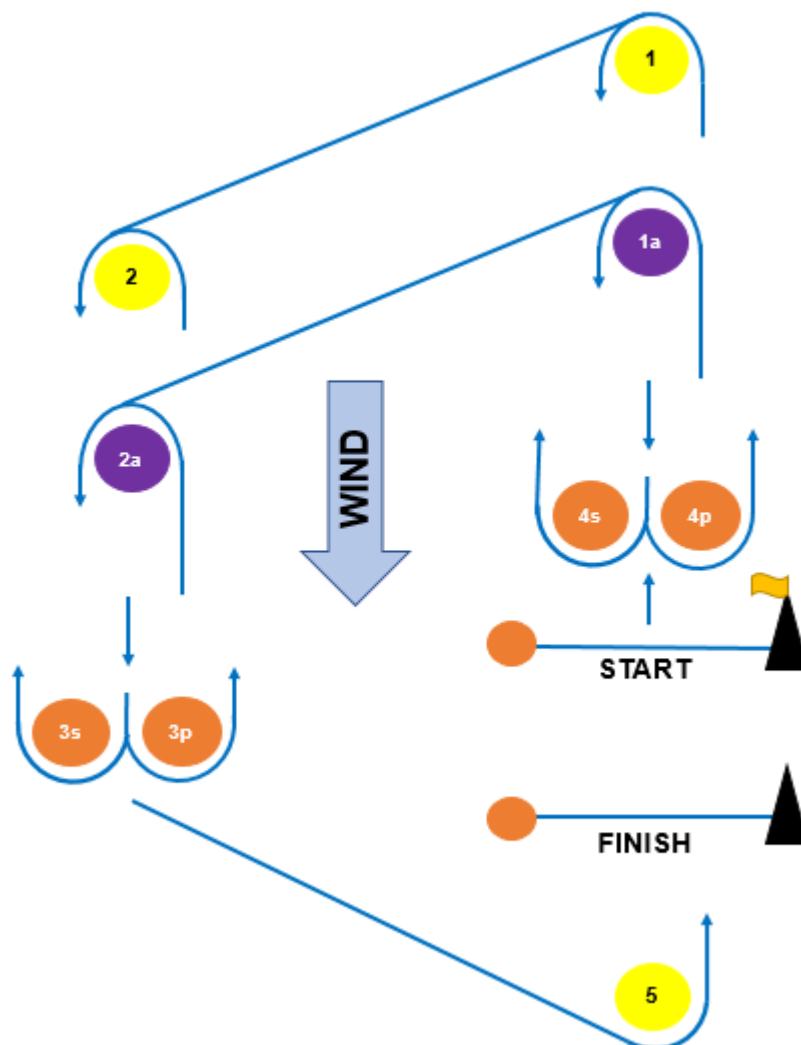

Off the Beach Courses for the 2020 - 2021 Sailing Season

THE ROYAL QUEENSLAND YACHT SQUADRON (RQYS)
578 Royal Esplanade Manly QLD 4179
07 3396 8666 sailing@rqys.com.au

Southern Course

CODE	COURSE	MARKS DESCRIPTION
I2	Start – 1 – 4s/4p – 1 – 2 – 3p – 5 - Finish	Marks 1, 2, 5: Yellow Inflatables Marks 1a & 2a: Purple Inflatables Start Pin, Finish Pin, 3s/3p & 4s/4p: Orange Inflatables Change Mark White & Black Band Inflatable
I3	Start – 1 – 4s/4p – 1 – 4s/4p – 1 – 2 – 3p – 5 – Finish	
O1	Start – 1 – 2 – 3p – 5 - Finish	
O2	Start – 1 – 2 – 3s/3p – 2 – 3p – 5 - Finish	
O3	Start – 1 – 2 – 3s/3p – 2 – 3s/3p – 2 – 3p – 5 - Finish	
I2a	Start – 1a – 4s/4p – 1a – 2a – 3p – 5 - Finish	
I3a	Start – 1a – 4s/4p – 1a – 4s/4p – 1a – 2a – 3p – 5 - Finish	
O1a	Start – 1a – 2a – 3p – 5 – Finish	
O2a	Start – 1a – 2a – 3s/3p – 2a – 3p – 5 - Finish	
O3a	Start – 1a – 2a – 3s/3p – 2a – 3s/3p – 2a – 3p – 5 - Finish	
T1	Start – 1a – 3p – 5 - Finish	
T2	Start- 1a – 4s/4p – 1a – 3p – 5 – Finish	

Northern Course

CODE	COURSE	MARKS DESCRIPTION
LA1	Start – 1 – 1a – Finish	Marks 1, 4s/4p Orange Inflatables Marks 2 & 3 Purple Inflatables Mark 1a, Start & Finish Pin Orange Inflatables Change Mark White & Black Band Inflatable
LA2	Start – 1 – 1a – 4s/4p – 1 – 1a – Finish	
LA3	Start – 1 – 1a – 4s/4p – 1 – 1a – 4s/4p – 1 – 1a – Finish	
L1	Start – 2 – Finish	
L2	Start – 2 – 4s/4p – 2 Finish	
L3	Start – 2 – 4s/4p – 2 – 4s/4p – 2 – Finish	
T2	Start – 2 – 3 – 4s/4p – 2 – 3 – 4p – Finish	
T3	Start – 2 – 3 – 4s/4p – 2 – 3 – 4s/4p – 2 – 3 – 4p – Finish	