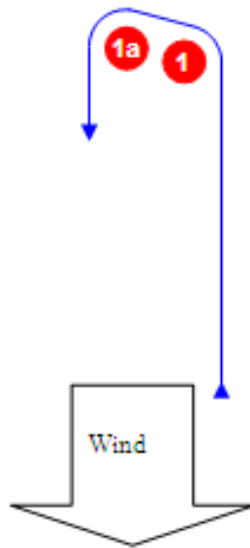

2011/2012 Sailing Season

Change to Sailing Instructions # 6

RQYS Division Yachts – Round the Cans

Designation	Course
D1	Start – 1 – 1A – Gate – 1 – 1A – Finish
D2	Start – 1 – 1A – Gate – 1 – 1A – Gate – 1 – 1A – Finish