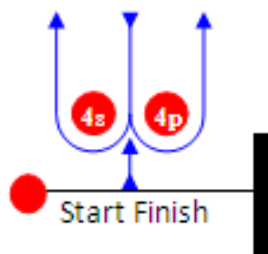

2011/2012 Sailing Season

Change to Sailing Instructions # 6

RQYS Division Yachts – Round the Cans

Designation	Course
D1	Start – 1 – 1A – Gate – 1 – 1A – Finish
D2	Start – 1 – 1A – Gate – 1 – 1A – Gate – 1 – 1A – Finish